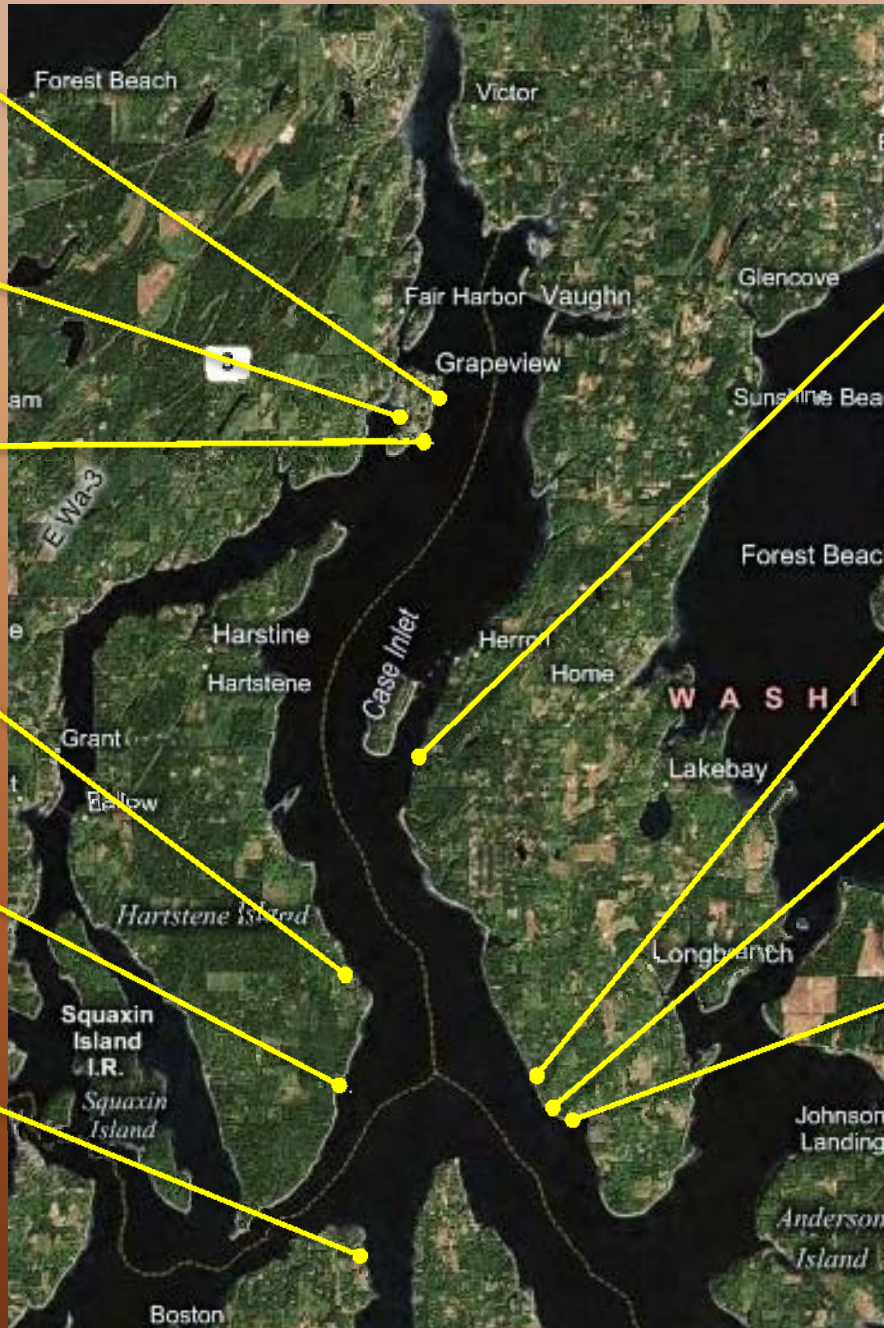

East Stretch
2 acres

Smelt Spawning
Sand Lance Spawning

West Stretch
1 acre

Smelt Spawning

East Stretch #2
2.5 acres

Smelt Spawning

Fudge South
3 acres

Sand Lance Spawning

Wilson Point #2
2 acres

Sand Lance Spawning

Dickerson Point
1 acres

Smelt Spawning

Herron Lake
4 acres

Taylor Bay #3
2 acres

Taylor Bay #1
2 acres

Smelt Spawning

Taylor Bay #2
3 acres

Smelt Spawning

W A S H I N

Hood Head
2 acres

Shine
2 acres

Herring Spawning

North Navy
3 acres

Sand Lance Spawning